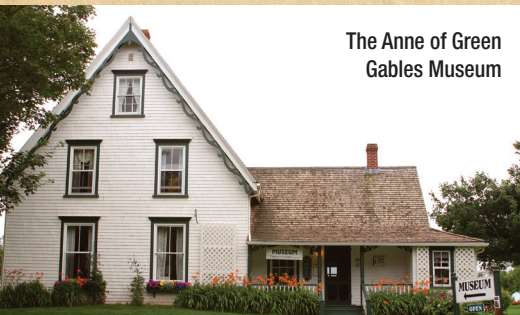

THE ANNE OF GREEN GABLES™ PACKAGE

Explore Anne's world...

The Anne of Green Gables Museum

L.M. Montgomery Birthplace

Site of L.M. Montgomery's Cavendish Home

...then watch Anne fall in love

Anne & Gilbert
The Musical

AT THE GUILD

Four GREAT Anne attractions. One LOW price.

The package includes tickets for:

- The Anne of Green Gables Museum
- *Anne & Gilbert*, The Musical
- L.M. Montgomery Birthplace
- Site of L.M. Montgomery's Cavendish Home